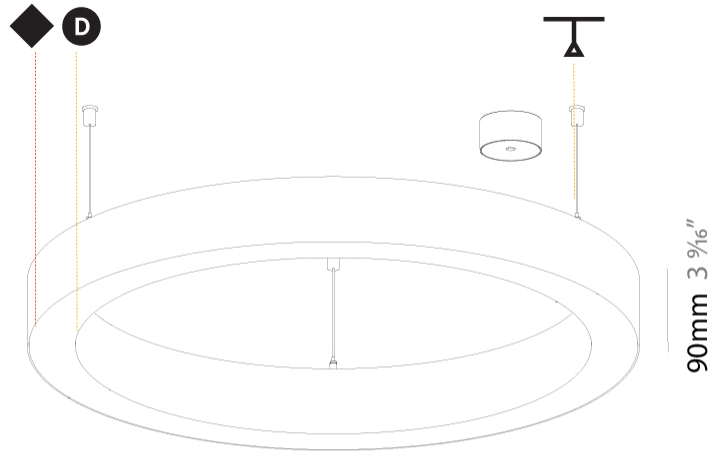

GENERAL

Series: Glorious
Subseries: Glorious Slim
Brand: Prolicht
Division: Architectural
Mounting Type: Suspension
Mounting Location: Ceiling
Subcategory: Ambient

PHYSICAL

Shape: Round
Diameter (mm): 800
Diameter (in): 31 1/2
Height (mm): 90
Height (in): 3 9/16
Max. Overall Height (mm): 2090
Max. Overall Height (in): 82 5/16
Light Distribution: Direct
Weight (kg): 6.772
Weight (lbs): 14.93
Diffuser: PMMA - Opal or Micro-Prism
Fixture Finish: SSR / BKV / CWI / CRY / HAB / UFT / ITA / RUA / FTG / MYG / LOD / PUS / FRO / FUP / KIA / POP / BLS / SPG / MEY / GOH / GUM / CHC / COM / ABZ / JAG / OBR / MOS / ROR
Fixture Material: Aluminum
Cable Details: 2000mm or 6000mm Transparent Cable

OPTICAL

Beam Angle: 110

RATINGS AND CERTIFICATIONS

Certified By: Certified for North American Standards
IP rating: IP20

Ø 670mm 26 3/8"

Ø 800mm 31 1/2"

90mm 3 9/16"

PROJECT	_____
TYPE	_____
SPECIFIER	_____
QUANTITY	_____
DATE	_____