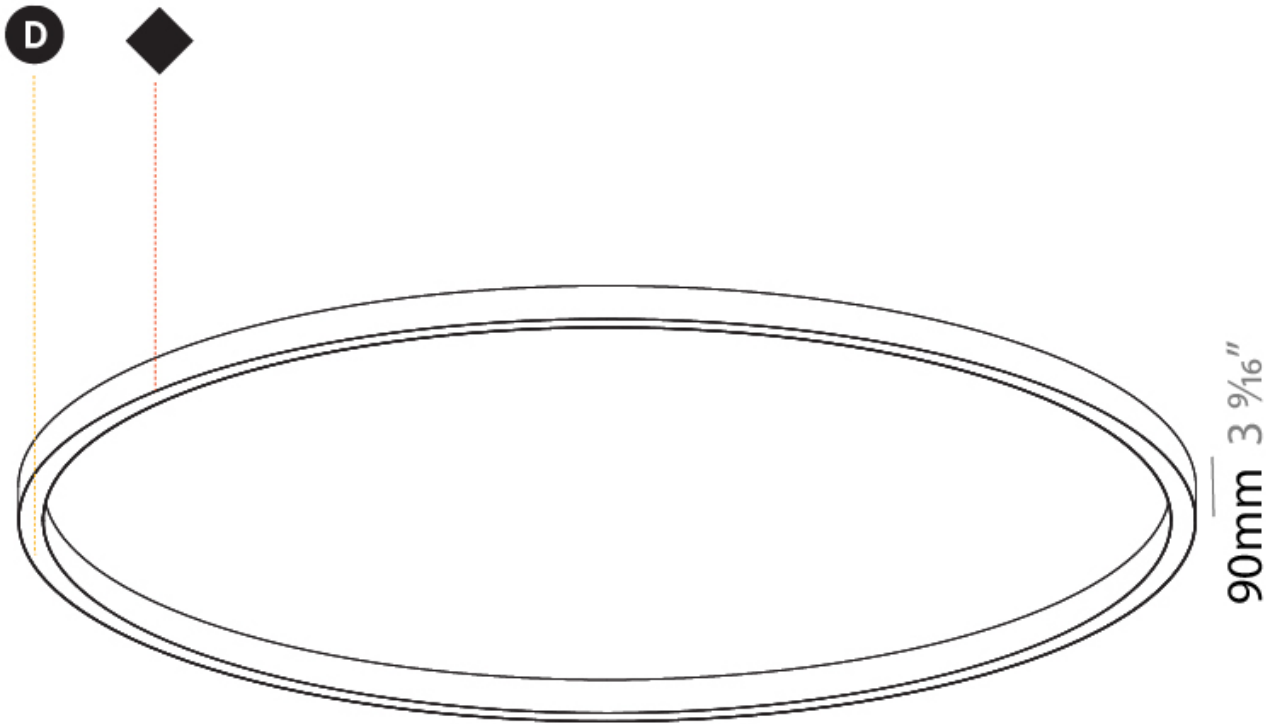

PROJECT
TYPE
SPECIFIER
QUANTITY
DATE

Ø 5070mm 199 5/8"

Ø 5200mm 204 3/4 "

GLORIOUS COLOR FINISH CHART

PROJECT
TYPE
SPECIFIER
QUANTITY
DATE

Fixture Finish

Digital: Not all screens are calibrated the same, and therefore, colors will appear differently between screens.