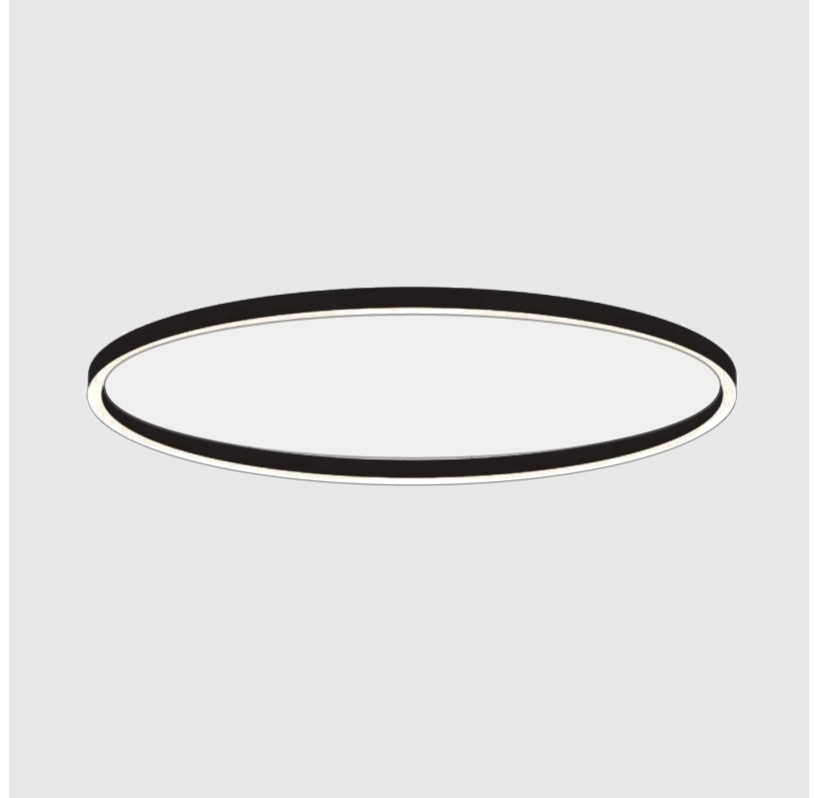

1. To build a product code in our configurator select the specify button on the base model # product page
2. To build a manual product code on this datasheet choose from the options listed below in blue font and add the suffix to the base model #

GENERAL

Series: Glorious
Subseries: Glorious Slim
Brand: Prolicht
Division: Architectural
Mounting Type: Surface
Mounting Location: Ceiling
Subcategory: Ambient

PHYSICAL

Shape: Round
Diameter (mm): 3000
Diameter (in): 118 1/8
Height (mm): 90
Height (in): 3 9/16
Light Distribution: Direct
Weight (kg): 26.284
Weight (lbs): 57.83
Diffuser: PMMA - Opal or Micro-Prism
Fixture Finish: SSR / BKV / CWI / CRY / HAB / UFT / ITA / RUA / FTG / MYG / LOD / PUS / FRO / FUP / KIA / POP / BLS / SPG / MEY / GOH / GUM / CHC / COM / ABZ / JAG / OBR / MOS / ROR
Fixture Material: Aluminum

ELECTRICAL

Lamp Type: LED (Zhaga Standard)
Input Wattage (W): 224
Total Output Wattage (W): 192
Dimming: Tri-Mode (Non-Dimming and Phase Dimming (120Vac only) and 0-10V Dimming)
Driver Included: Yes
Driver Location: Integrated
Driver Type: Constant Current - Universal
Driver Class: Class 2
Input Voltage (V): 120 - 277
Constant Current (MA): 350

LED

Color Temperature (°K): 3000 / 3500 / 4000
Max. Delivered Lumen (lm): 27160 / 27724 / 28290
CRI: >80 CRI
Efficiency (%): 88.4
Lamp Life (hrs): 50000

OPTICAL

RATINGS AND CERTIFICATIONS

Certified By: Certified for North American Standards
IP rating: IP20

Ø 2870mm 113"

Ø 3000mm 118 1/8"